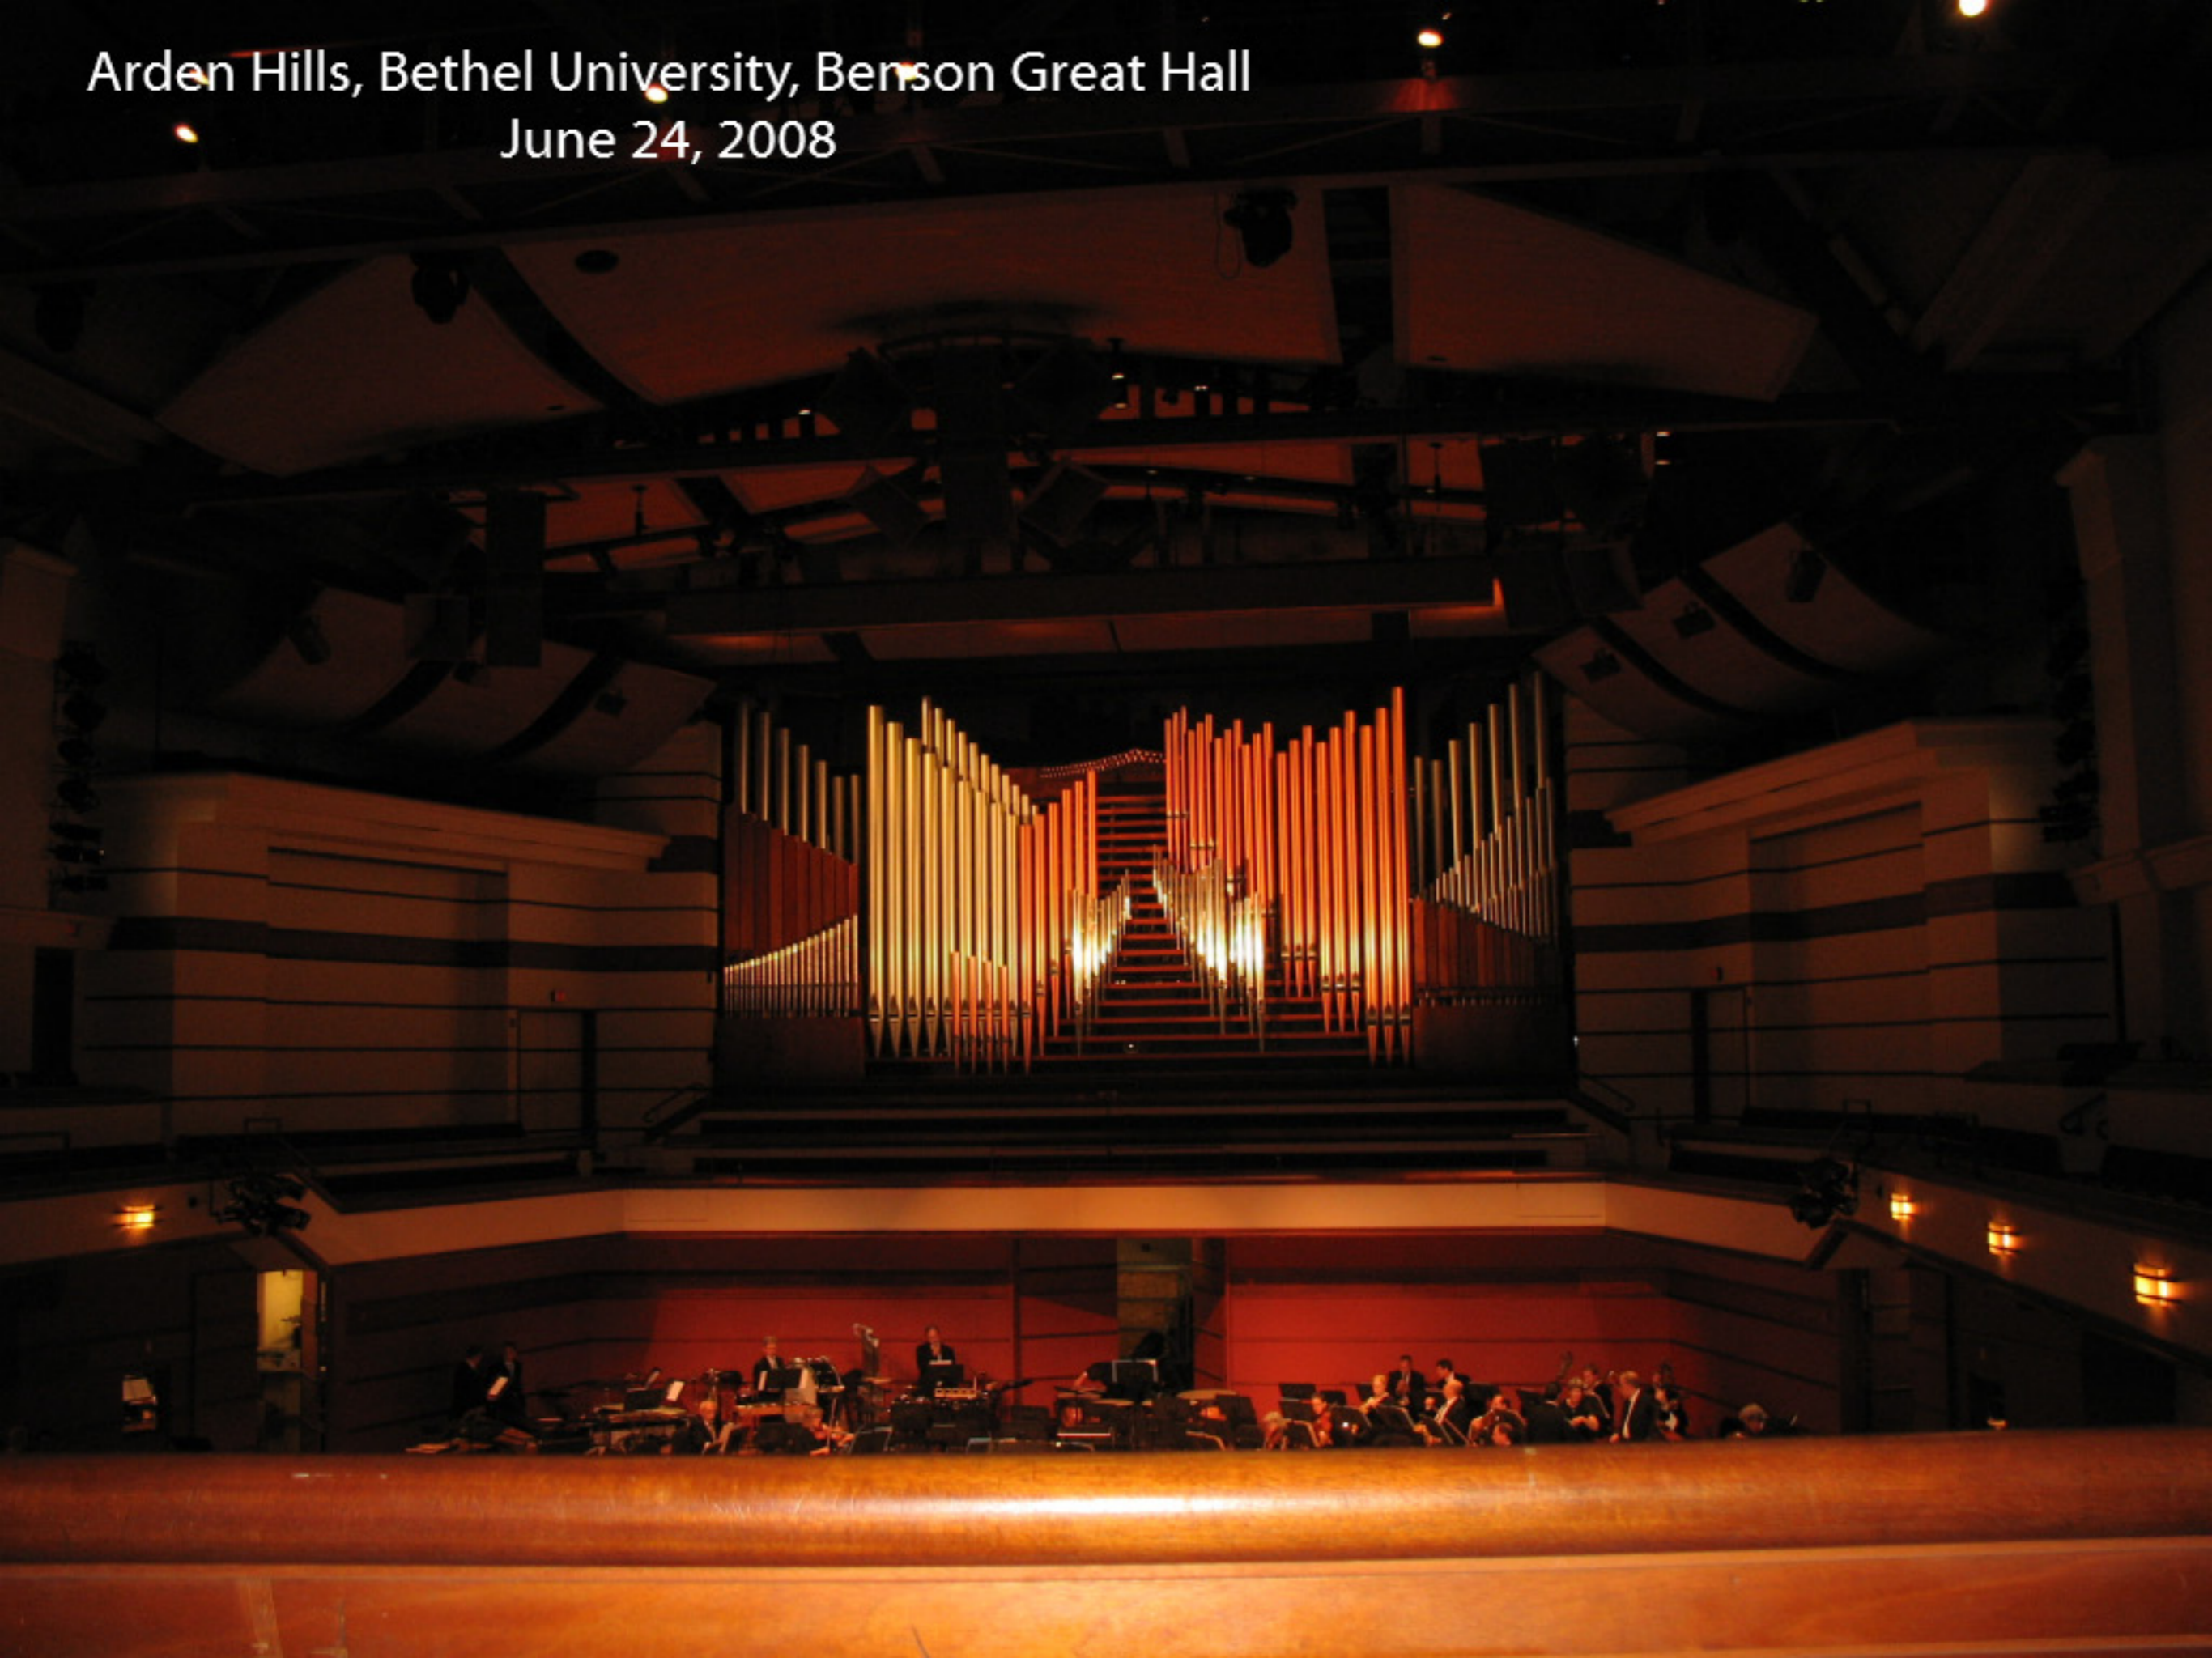

Arden Hills, Bethel University, Benson Great Hall
June 24, 2008